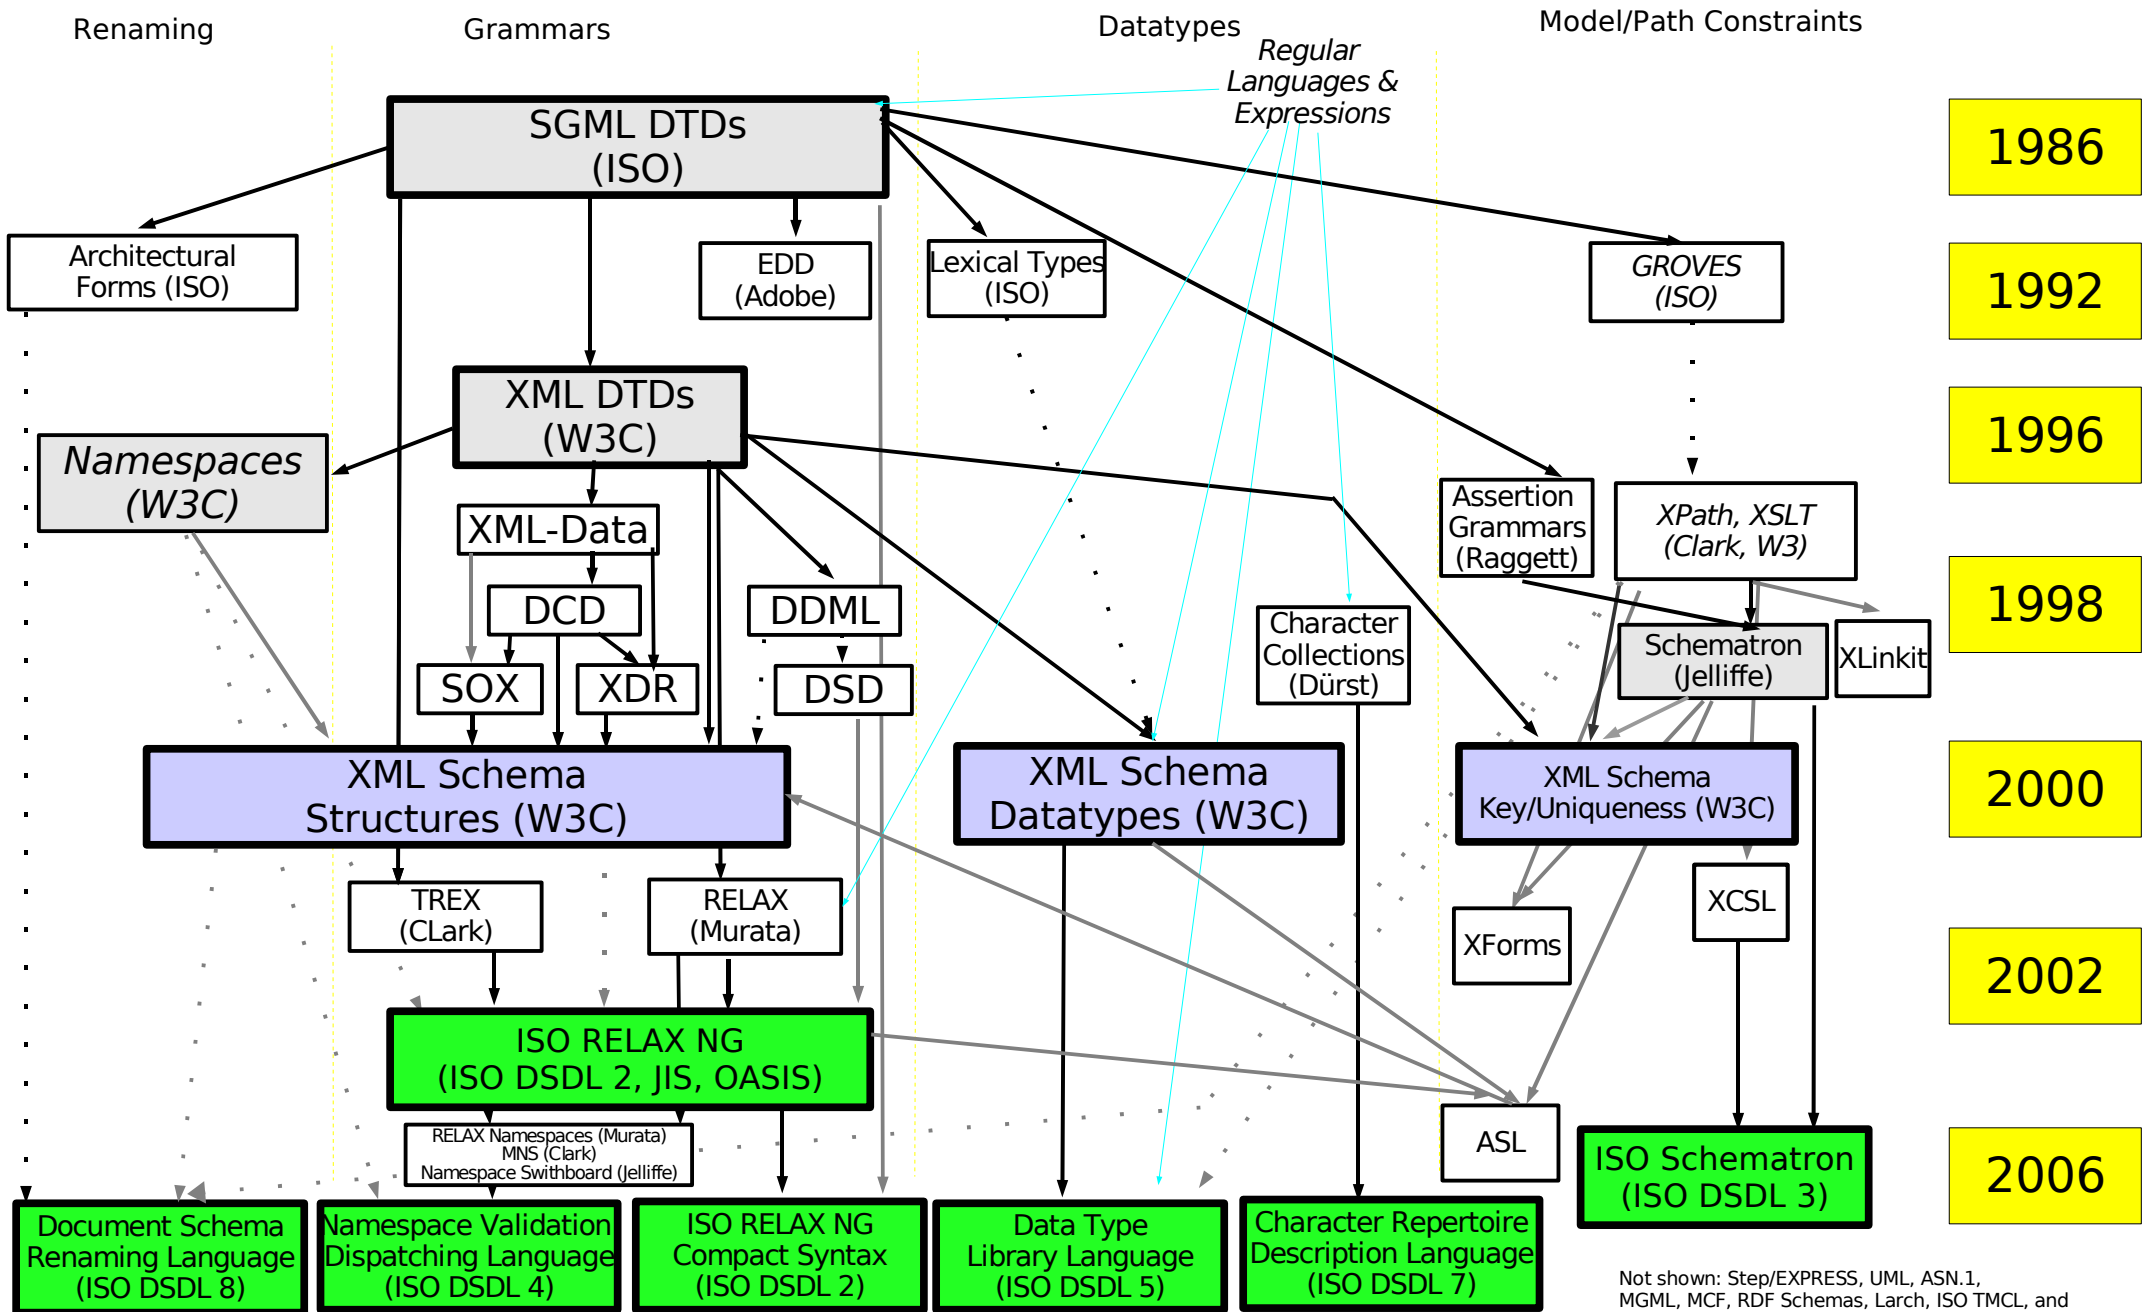

Family Tree of Schema Languages for Markup Languages

Rick Jelliffe © 1999, 2006. Permission granted to use this in any way providing this attribution is kept. (v.4)

Not shown: Step/EXPRESS, UML, ASN.1, MGML, MCF, RDF Schemas, Larch, ISO TMCL, and Hook, Schemamachine, PVL, Notation Schemas (Jelliffe)